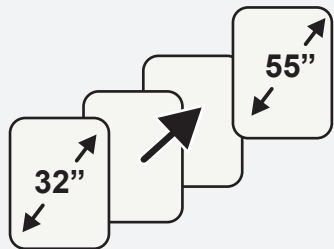

Hisense VESTEL

32" to 55" Models

Incredibly sleek, stylish and slim yet extremely visible. Designed to fit a choice of screen sizes: 32" 43" 49" 50" and 55" **Vestel and Hisense Displays** also LG and Samsung Displays.

Vestel Specification

Size						
	PR43	PR50	PR55	PR65	PN43	PN50
Screen Size	43"	50"	55"	65"	43"	50"
Backlight	S-DLED					
Brightness	700cd/m2 (typ.)					
Resolution	3840 x 2160 (UHD)					
Contrast Ratio	1200:1 (typ.)	5000:1 (typ.)	1200:1 (typ.)		5000:1 (typ.)	
Dynamic Contrast	70000:1			50000:1		
Lifetime	50000 Hours (min.)					
Response	8 ms (typ.)	9.5 ms (typ.)	8 ms (typ.)			9.5 ms (typ.)
Active Area	941 x 530mm	1095 x 616mm	1210 x 680mm	1428 x 804mm	941 x 530mm	1095 x 616mm
View Angle	178 Vertical, 178 Horizontal					
Colour Value	1.07B (8-Bit+FRC)	1.07B	1.07B (8-Bit+FRC)		1,07B	
Screen Treatment	3H					
Haze Level	1%	3%	1%		3%	
Screen Treatment	3H					
Haze Level	1%	3%	1%		3%	
Refresh Rate	60 Hz					
Orientation	Horizontal/Vertical					
Operation	24/7					
Usage	Indoor					
Connectivity						
	PR43	PR50	PR55	PR65	PN43	PN50
Video Input	4 x HDMI, 1 x USB				2 x HDMI, 3 x USB	
Video Output	1 x HDMI				2 x HDMI, 3 x USB	
Audio Input	Line In L/R					
Audio Output	Headphone, Optic SPDIF					
External Control	RS232, Ethernet (RJ45)					
External Sensor	RJ12					
Network	WiFi, Ethernet (RJ45)					