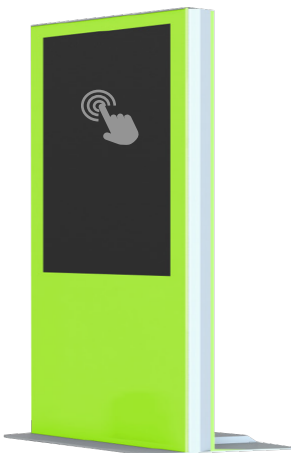

Choice
of standard
Black
or Pastel
Colours