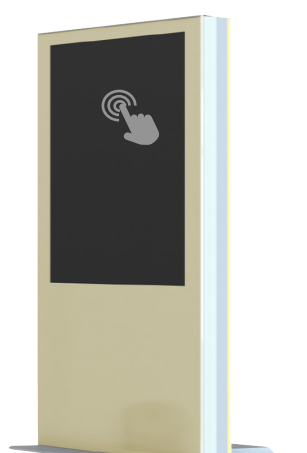

Choice
of standard
Black
or Pastel
Colours