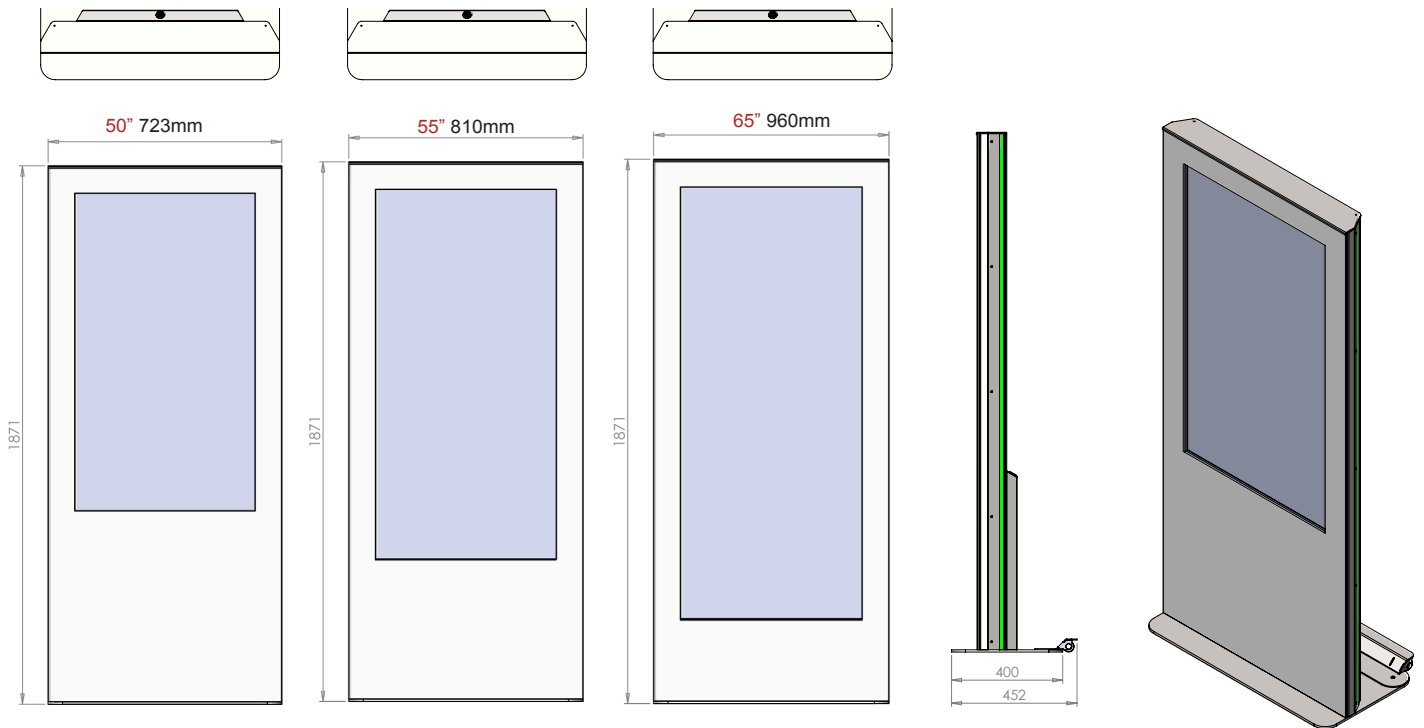

Vestel Specification

Size						
	PR43	PR50	PR55	PR65	PN43	PN50
Screen Size	43"	50"	55"	65"	43"	50"
Backlight	S-DLED					
Brightness	700cd/m2 (typ.)					
Resolution	3840 x 2160 (UHD)					
Contrast Ratio	1200:1 (typ.)	5000:1 (typ.)	1200:1 (typ.)		5000:1 (typ.)	
Dynamic Contrast	70000:1			50000:1		
Lifetime	50000 Hours (min.)					
Response	8 ms (typ.)	9.5 ms (typ.)	8 ms (typ.)			9.5 ms (typ.)
Active Area	941 x 530mm	1095 x 616mm	1210 x 680mm	1428 x 804mm	941 x 530mm	1095 x 616mm
View Angle	178 Vertical, 178 Horizontal					
Colour Value	1.07B (8-Bit+FRC)	1.07B	1.07B (8-Bit+FRC)		1,07B	
Screen Treatment	3H					
Haze Level	1%	3%	1%		3%	
Screen Treatment	3H					
Haze Level	1%	3%	1%		3%	
Refresh Rate	60 Hz					
Orientation	Horizontal/Vertical					
Operation	24/7					
Usage	Indoor					
Connectivity						
	PR43	PR50	PR55	PR65	PN43	PN50
Video Input	4 x HDMI, 1 x USB				2 x HDMI, 3 x USB	
Video Output	1 x HDMI				2 x HDMI, 3 x USB	
Audio Input	Line In L/R					
Audio Output	Headphone, Optic SPDIF					
External Control	RS232, Ethernet (RJ45)					
External Sensor	RJ12					
Network	WiFi, Ethernet (RJ45)					