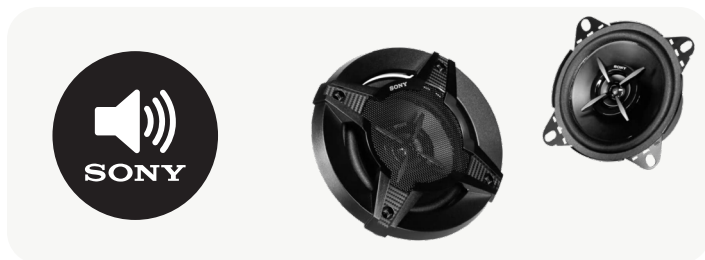

Kiosk Upgrade Extra's

Built in High Quality Sony Speakers & Bluetooth Amplifier

Built in Ultra-slim Profile With Built-in Android Player OS7.1 A total solution 210W Sony Speakers for Impressive Sound and Volume Quality , with a built in NOB Sound Bluetooth Powered Amplifier you can integrate beautiful audio for your touch or signage applications. Fully integrated with the AV Faceplate, simply connect by Bluetooth or AUX.