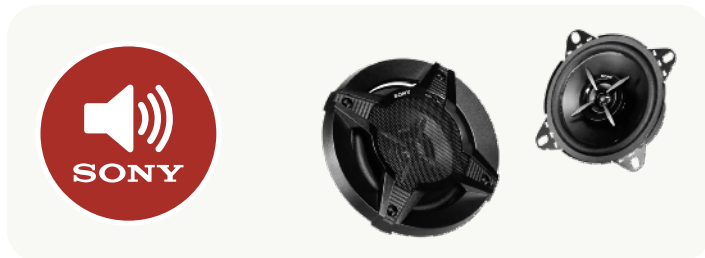

Kiosk Upgrade Extra's

Built in High Quality Sony Speakers & Bluetooth Amplifier

Built in Ultra-slim Profile With Built-in Android Player OS7.1 A total solution 210W Sony Speakers for Impressive Sound and Volume Quality , with a built in NOB Sound Bluetooth Powered Amplifier you can integrate beautiful audio for your touch or signage applications. Fully integrated with the AV Faceplace, simply connect by Bluetooth or AUX.