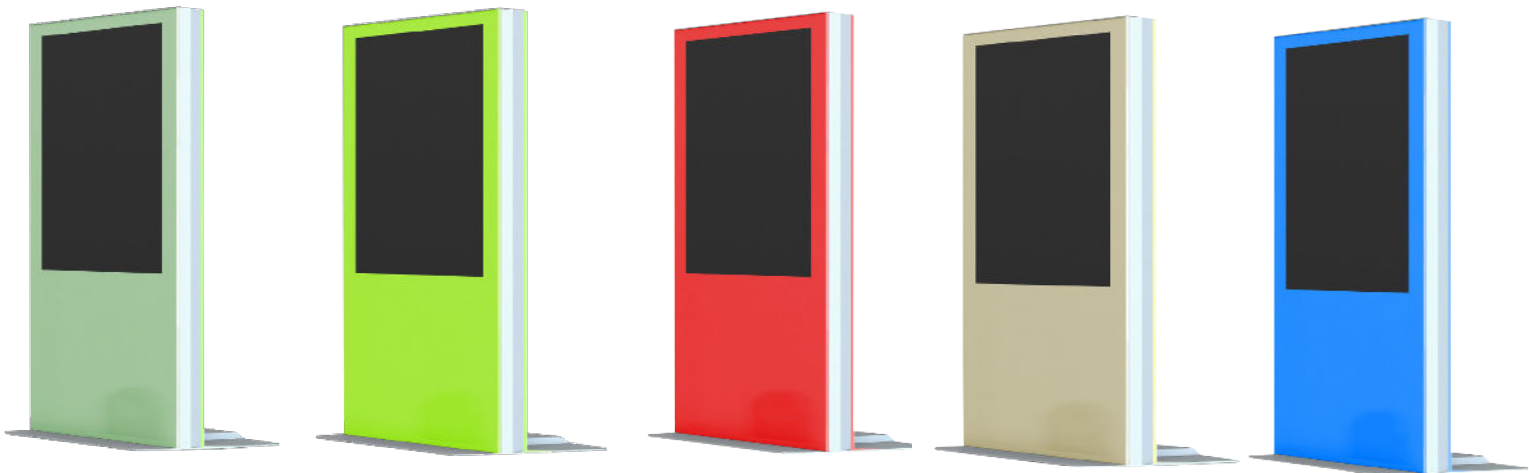

Choice
of standard
Black
or Pastel
Colours