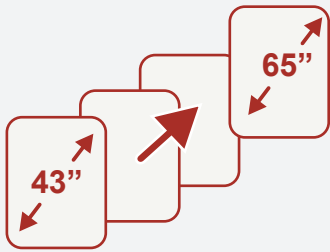

ADVERTISING KIOSK ENCLOSURE

Ideal for Advertising in Retail & Hospitality Environments

- ✔ Add your choice of LCD Screen
- ✔ Full Black Finished Design
- ✔ RGB LED Side Strip Lights
- ✔ Tempered full Edge to Edge 6mm Glass

Hisense VESTEL

43" to 65" Models

Incredibly sleek, stylish and slim yet extremely visible. Designed to fit a choice of screen sizes: 43" 49", 50", 55" and 65" **Vestel and Hisense Displays** also LG and Samsung Displays.

Plug & Play (USB)

Vestel & Hisense Displays Content can be updated easily via USB via the built-in Vestel Media Player. Simply copy and paste your photos & videos onto a USB stick and plug in to the screen. The content will automatically play in a loop.

VESTEL Commercial Grade IPS Panel

Commercial grade 24/7 operation VESTEL IPS Panel, stylish and slim yet extremely visible with a choice of sizes; 32" to 65".

Custom RAL Finish & Logo

Incorporate your brand colour scheme & logo into the Kiosk design. With a LED Colour RGB side Strip choice of custom RAL Paint Finish and glass

MADE IN BRITAIN

3 Years Warranty

Key Features

- Integrated Castor Wheels
- Internal Locker With AV Inputs
- 24/7 Commercial Use
- RGB LED Side Strip Lighting

Available Add-ons

- SONY 210W Powered Speakers
- HD Camera
- Windows or Android Media Player
- LED Backlit Printed Logo on Bottom Glass