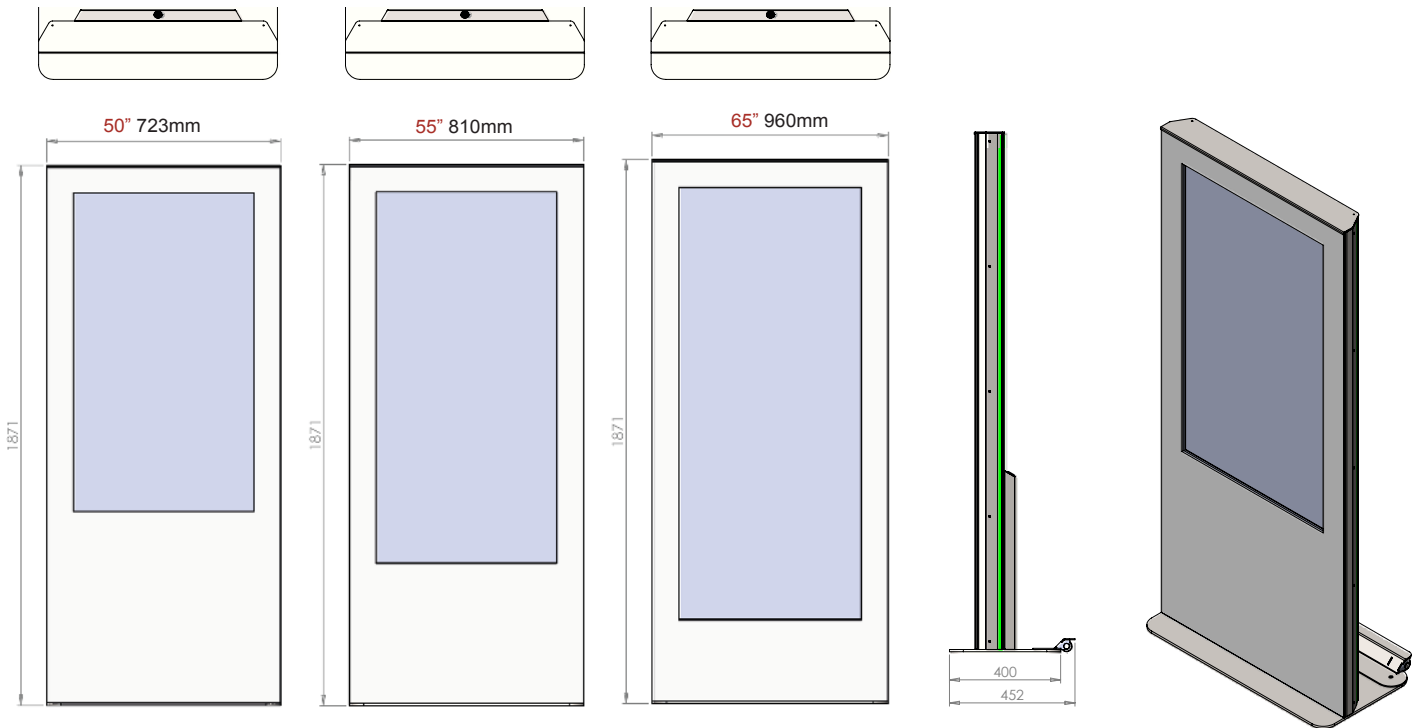

# Vestel Specification

Size						
	PR43	PR50	PR55	PR65	PN43	PN50
Screen Size	43"	50"	55"	65"	43"	50"
Backlight	S-DLED					
Brightness	700cd/m2 (typ.)					
Resolution	3840 x 2160 (UHD)					
Contrast Ratio	1200:1 (typ.)	5000:1 (typ.)	1200:1 (typ.)		5000:1 (typ.)	
Dynamic Contrast	70000:1			50000:1		
Lifetime	50000 Hours (min.)					
Response	8 ms (typ.)	9.5 ms (typ.)	8 ms (typ.)			9.5 ms (typ.)
Active Area	941 x 530mm	1095 x 616mm	1210 x 680mm	1428 x 804mm	941 x 530mm	1095 x 616mm
View Angle	178 Vertical, 178 Horizontal					
Colour Value	1.07B (8-Bit+FRC)	1.07B	1.07B (8-Bit+FRC)		1,07B	
Screen Treatment	3H					
Haze Level	1%	3%	1%		3%	
Screen Treatment	3H					
Haze Level	1%	3%	1%		3%	
Refresh Rate	60 Hz					
Orientation	Horizontal/Vertical					
Operation	24/7					
Usage	Indoor					
Connectivity						
	PR43	PR50	PR55	PR65	PN43	PN50
Video Input	4 x HDMI, 1 x USB				2 x HDMI, 3 x USB	
Video Output	1 x HDMI				2 x HDMI, 3 x USB	
Audio Input	Line In L/R					
Audio Output	Headphone, Optic SPDIF					
External Control	RS232, Ethernet (RJ45)					
External Sensor	RJ12					
Network	WiFi, Ethernet (RJ45)					